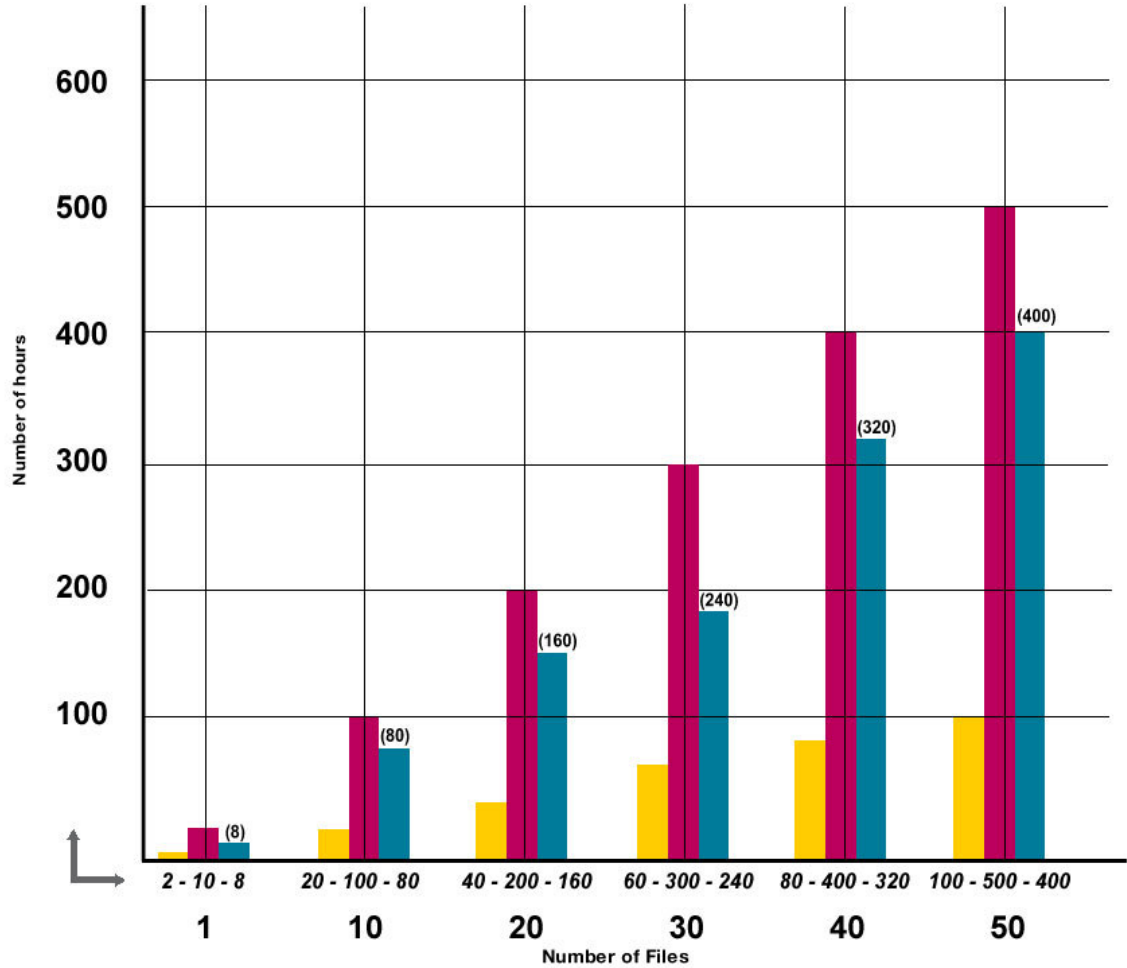

## Compilation File Processing - Projected Time Savings

- In-house time required utilizing ABACA's concurrent file processing service
- In-house time based on a sample average file completion time period of 10 work hours
- Time savings using ABACA service